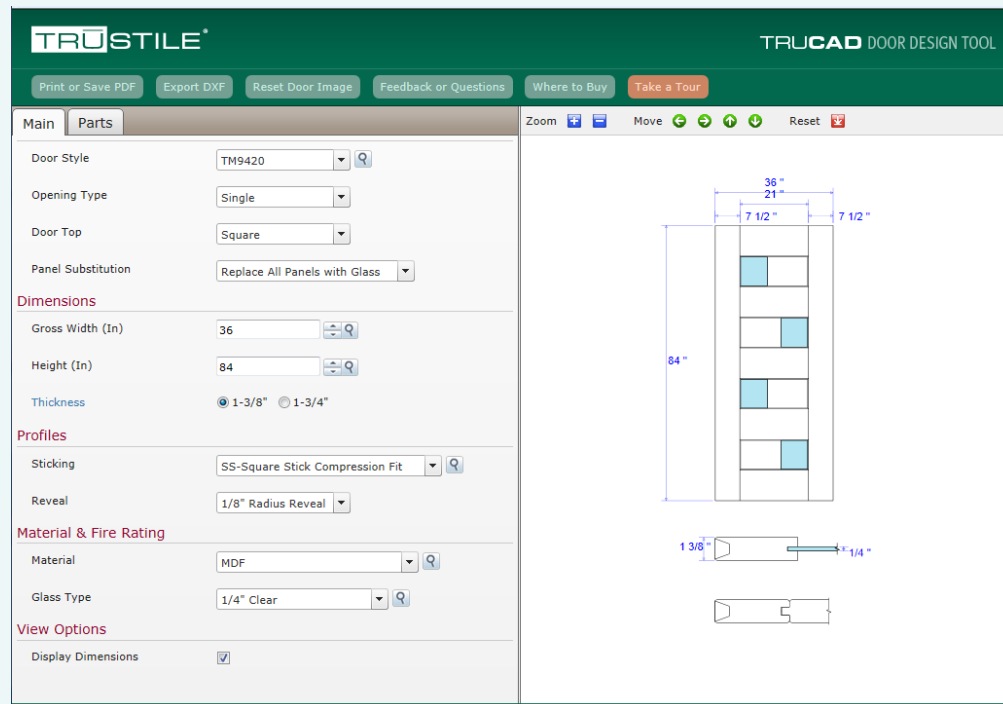

Fossil

Ginkgo Thatch

Papercut

Thatch

Ting Ting

TruCad Door Design Tool

- Exclusive web-based software to design a custom door
 - Specify style, size, thickness, profile, wood species
 - Customize rails and panel dimensions
 - Substitute panels for glass, metal, leather or resin